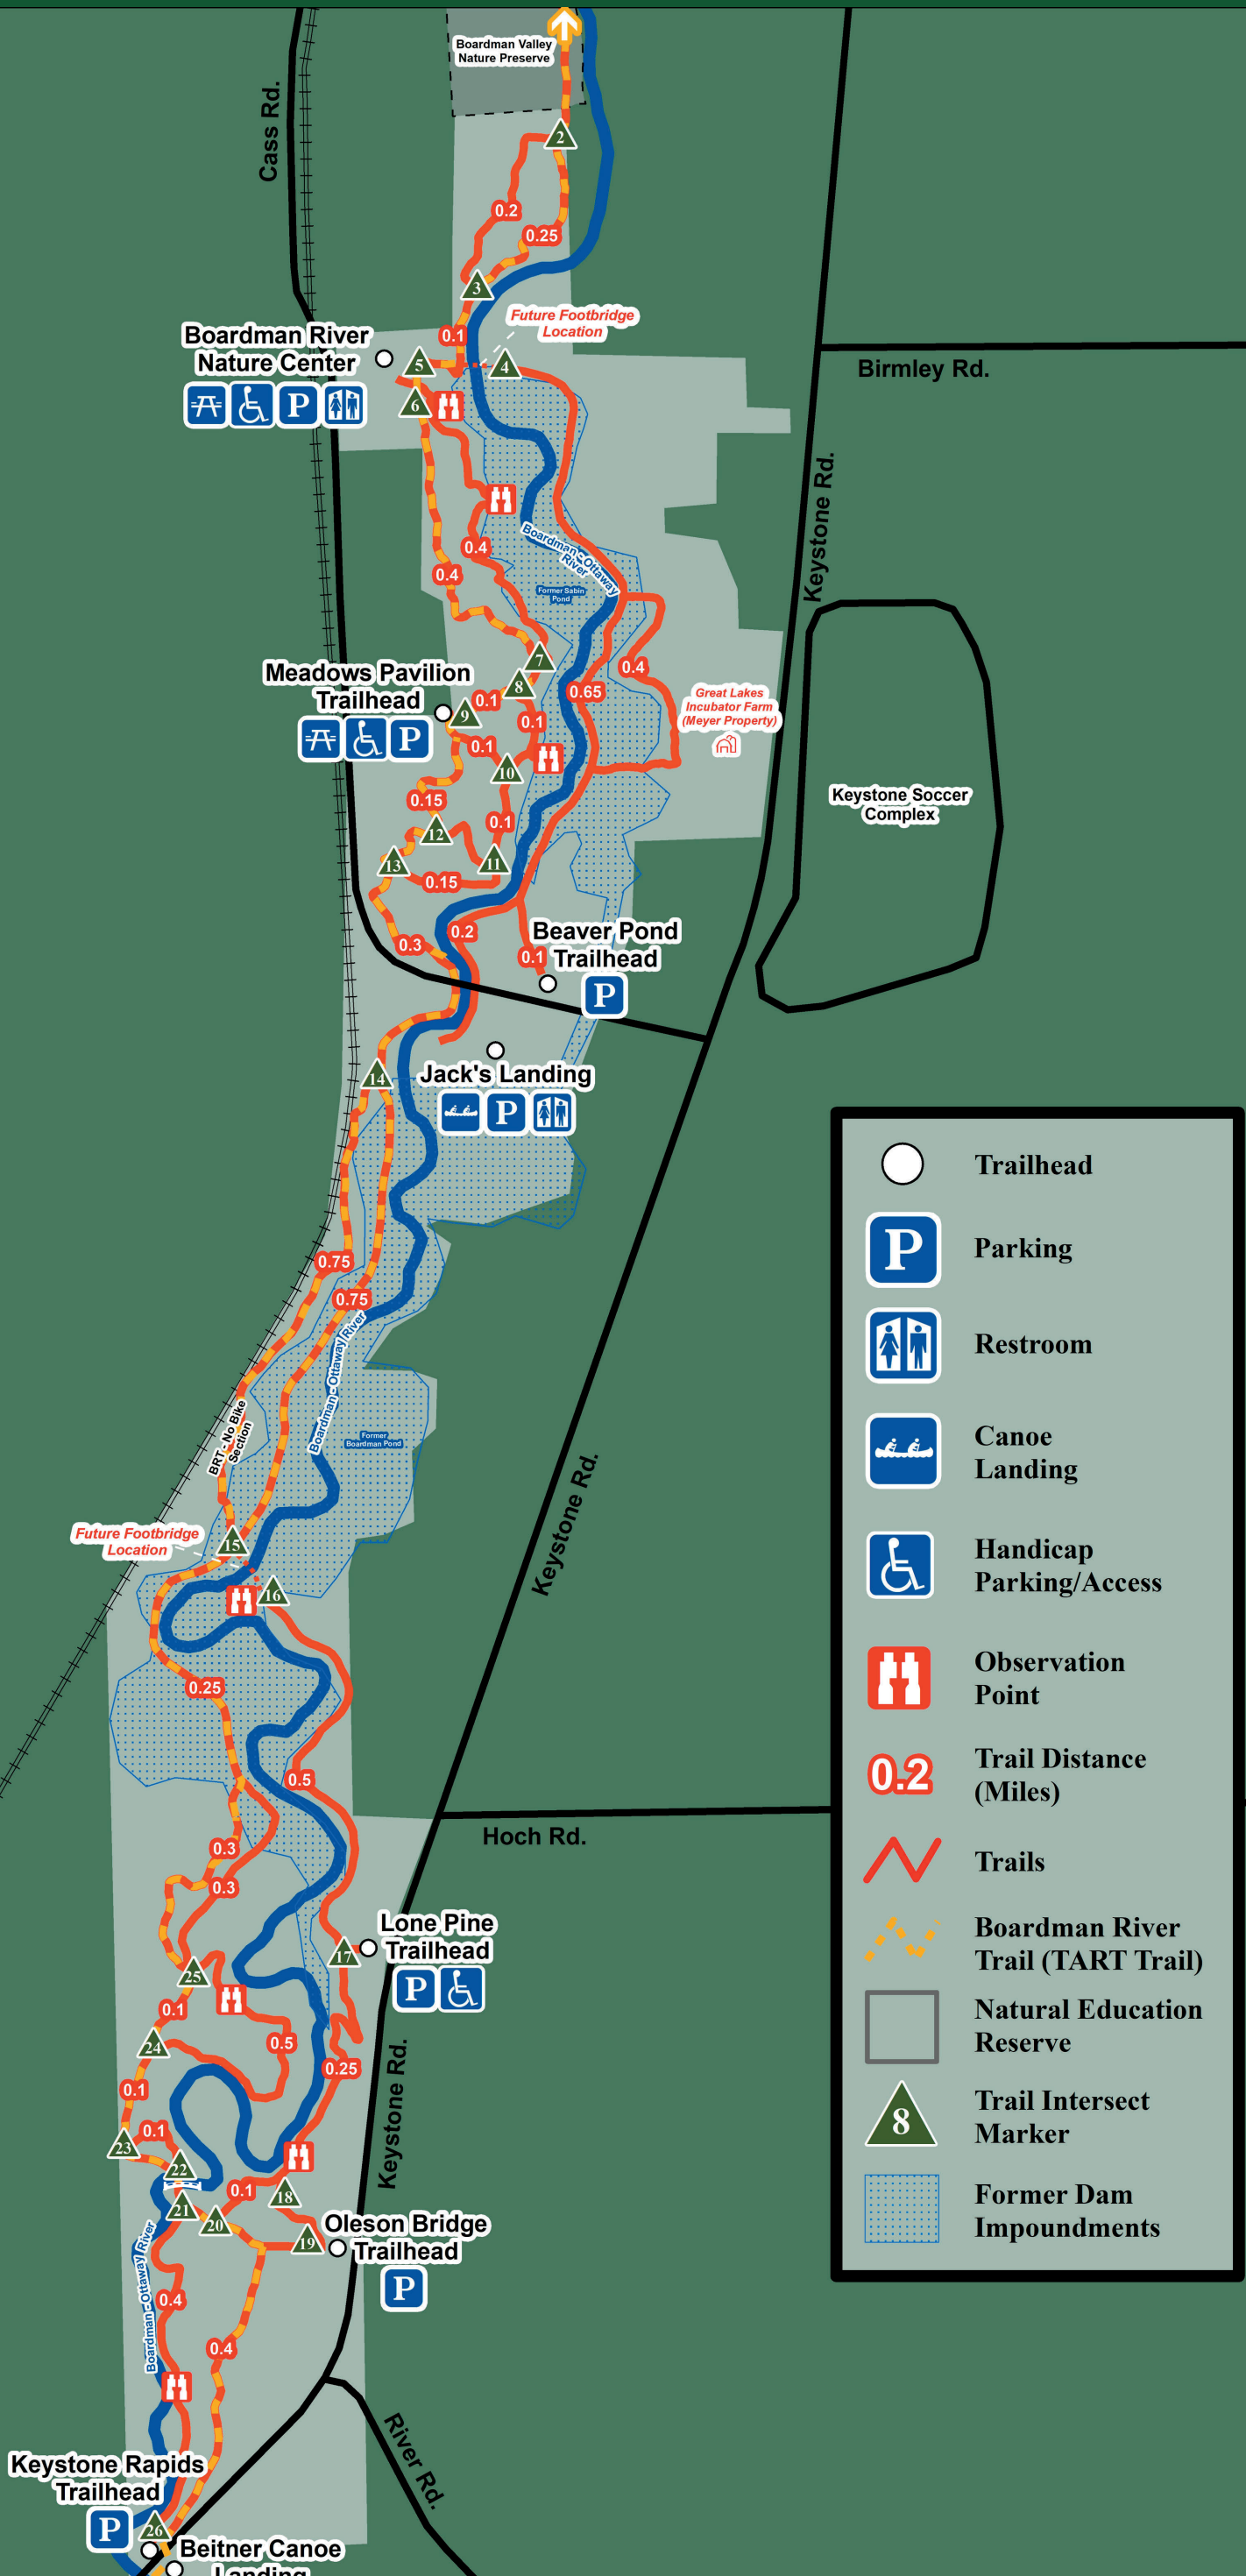

GRAND TRAVERSE

OWNED BY:

MANAGED BY:

NATURAL EDUCATION RESERVE

- Trailhead
- Parking
- Restroom
- Canoe Landing
- Handicap Parking/Access
- Observation Point
- Trail Distance (Miles)
- Trails
- Boardman River Trail (TART Trail)
- Natural Education Reserve
- Trail Intersect Marker
- Former Dam Impoundments